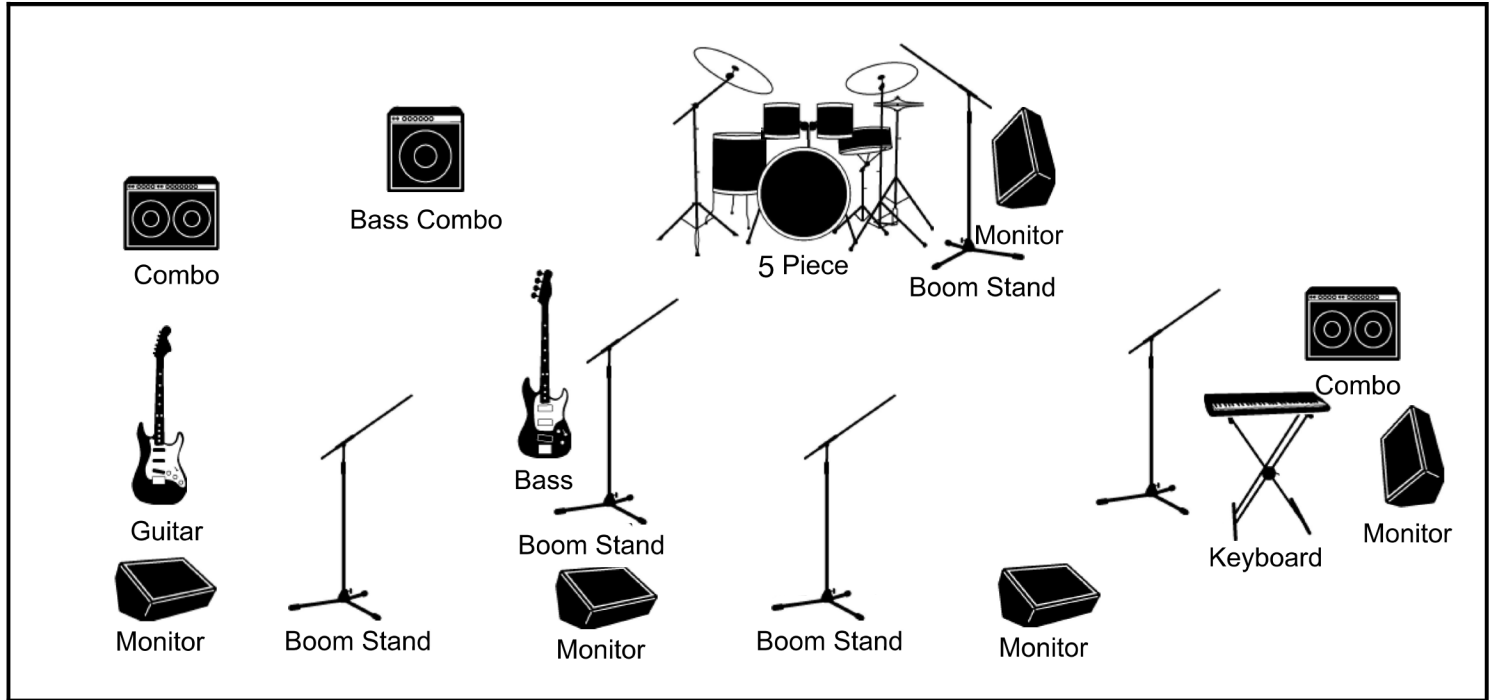

# STAGE PLOT

BAND NAME

## MIXTAPE JUNKIES

SHOW DATE / TIME

STAGE

INPUT LIST

1	drum kick	9	keys L	17	
2	drum snare	10	keys R	18	
3	tom 1	11	lead vox	19	
4	tom 2	12	guitarist vox	20	
5	tom 3	13	keyboardist vox	21	
6	hi hat	14	bass vox	22	
7	guitar	15	drum vox	23	
8	bass	16		24	

NOTES

Drums are 5 piece possible overhead mics on cymbals??  
2 keyboards, single stereo DI out (from keyboardist)

The guitar player will be using a Kemper rig right under his vocal microphone and the rig would only need an XLR to run direct into the PA.